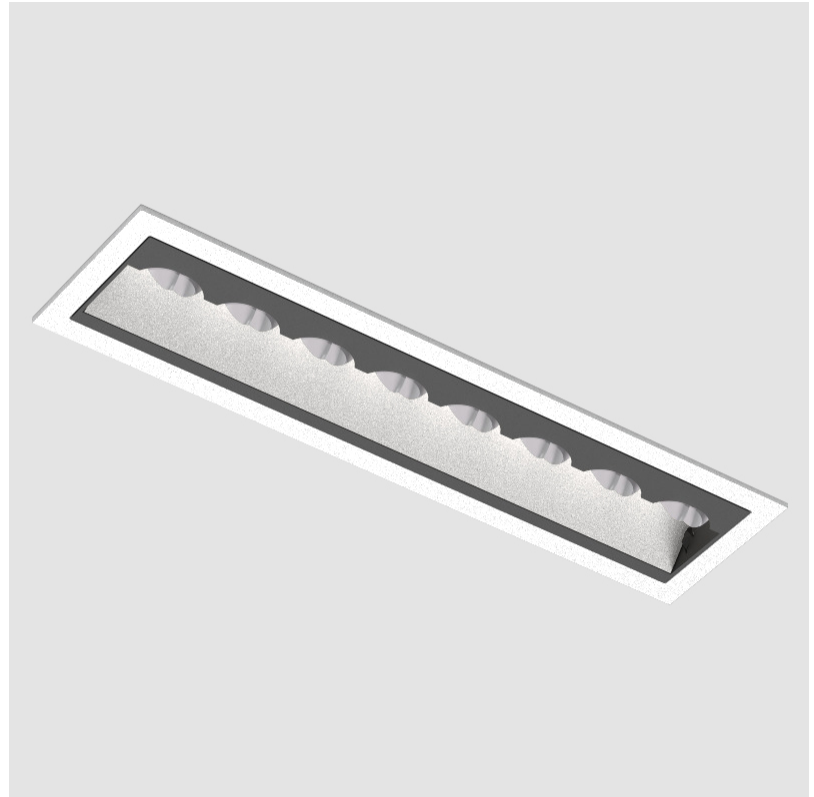

GENERAL

Series: Magiq Hollow Wallwash
Subseries: Magiq Hollow Wallwash Korona
Partner: Prolicht
Division: Architectural
Installation: Recessed
Product Type: Wallwash
Mounting Location: Ceiling
Light Distribution: Downlight

PHYSICAL

Shape: Rectangle
Length (mm): 177
Length (in): 6 ¹⁵/₁₆
Width (mm): 45
Width (in): 1 ³/₄
Height (mm): 64
Height (in): 2 ¹/₂
Ceiling Thickness (mm): 5 - 30
Min. Recessing Depth (mm): 100
Min. Recessing Depth (in): 3 ¹⁵/₁₆
Weight (kg): 0.395
Weight (lbs): 0.87

Fixture Finish: SSR / BKV / CWI / CRY / HAB / UFT / ITA / RUA / FTG / MYG / LOD / PUS / FRO / FUP / KIA / POP / BLS / SPG / MEY / GOH / CHC / COM / ABZ / JAG / OBR / MOS / ROR

Holder Finish: WHI / BLK
Fixture Material: Aluminum Die Cast

ELECTRICAL

Lamp Type: LED (Zhaga Standard)
Input Wattage (W): 19
Total Output Wattage (W): 17.2
Dimming: Tri-Mode (Non-Dimming and Phase Dimming (120Vac only) and 0-10V Dimming)
Driver Included: No
Driver Location: Remote
Driver Type: Constant Current - Universal
Driver Class: Class 2
Input Voltage (V): 120 - 277
Constant Current (MA): 700

LED

Number of LEDs: 8
Color Temperature (°K): 2700 / 3000 / 3500 / 4000
Max. Delivered Lumen (lm): 1110 / 1180 / 1323 / 1350
CRI: >90 CRI
Efficiency (%): 82.3
Lamp Life (hrs): 50000

OPTICAL

RATINGS AND CERTIFICATIONS

Certified By: CSA Certified to UL and CSA Standards
IP rating: IP20