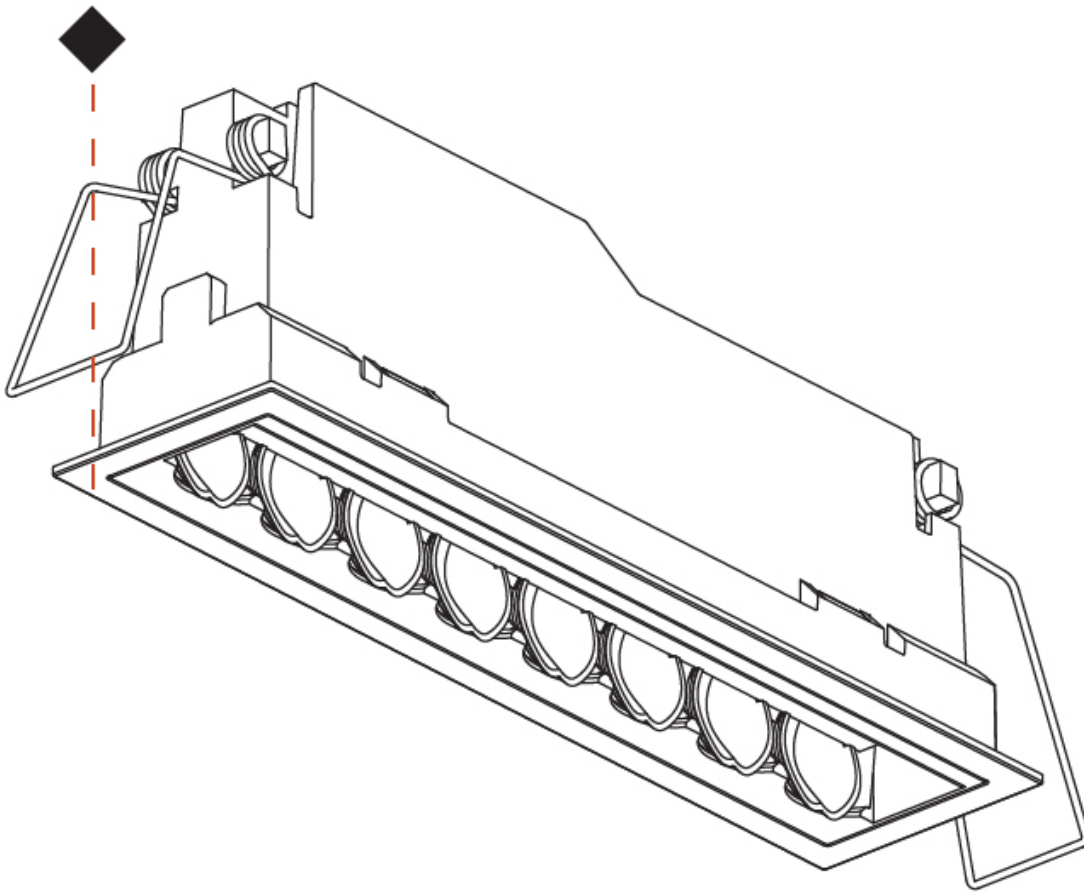

Certified By: CSA Certified to UL and CSA Standards
 IP rating: IP20

MAGIQ HOLLOW WALLWASH KORONA RECESSED

A35584-

PROJECT _____

TYPE _____

SPECIFIER _____

QUANTITY _____

DATE _____