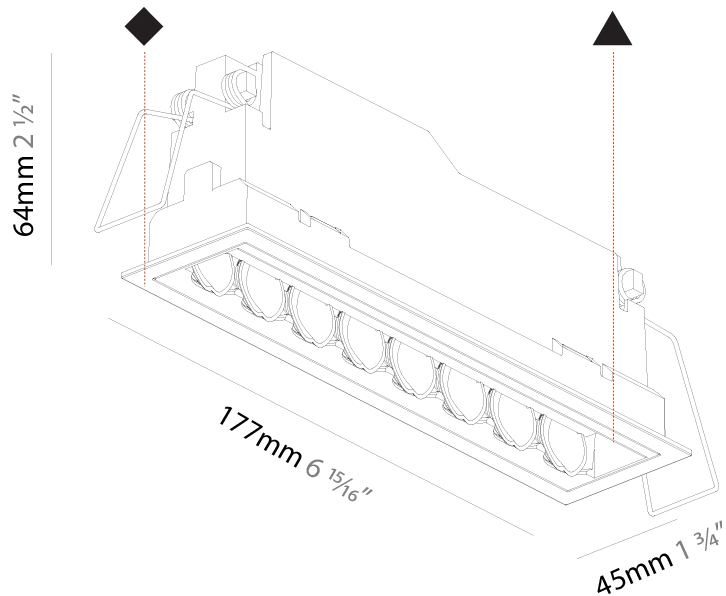

GENERAL

Series: Magiq Hollow Wallwash
Subseries: Magiq Hollow Wallwash Korona
Partner: Prolicht
Division: Architectural
Installation: Recessed
Product Type: Wallwash
Mounting Location: Ceiling
Light Distribution: Downlight

PHYSICAL

Shape: Rectangle
Length (mm): 177
Length (in): 6 ¹⁵/₁₆
Width (mm): 45
Width (in): 1 ³/₄
Height (mm): 64
Height (in): 2 ¹/₂
Ceiling Thickness (mm): 5 - 30
Min. Recessing Depth (mm): 100
Min. Recessing Depth (in): 3 ¹⁵/₁₆
Weight (kg): 0.395
Weight (lbs): 0.87

Fixture Finish: SSR / BKV / CWI / CRY / HAB / UFT / ITA / RUA / FTG / MYG / LOD / PUS / FRO / FUP / KIA / POP / BLS / SPG / MEY / GOH / CHC / COM / ABZ / JAG / OBR / MOS / ROR

Holder Finish: WHI / BLK
Fixture Material: Aluminum Die Cast

ELECTRICAL

Lamp Type: LED (Zhaga Standard)
Input Wattage (W): 19
Total Output Wattage (W): 17.2
Dimming: Tri-Mode (Non-Dimming and Phase Dimming (120Vac only) and 0-10V Dimming)
Driver Included: No
Driver Location: Remote
Driver Type: Constant Current - Universal
Driver Class: Class 2
Input Voltage (V): 120 - 277
Constant Current (MA): 700

LED

Number of LEDs: 8
Color Temperature (°K): 2700 / 3000 / 3500 / 4000
Max. Delivered Lumen (lm): 1110 / 1180 / 1323 / 1350
CRI: >90 CRI
Efficiency (%): 82.3
Lamp Life (hrs): 50000

OPTICAL

RATINGS AND CERTIFICATIONS

Certified By: CSA Certified to UL and CSA Standards
IP rating: IP20