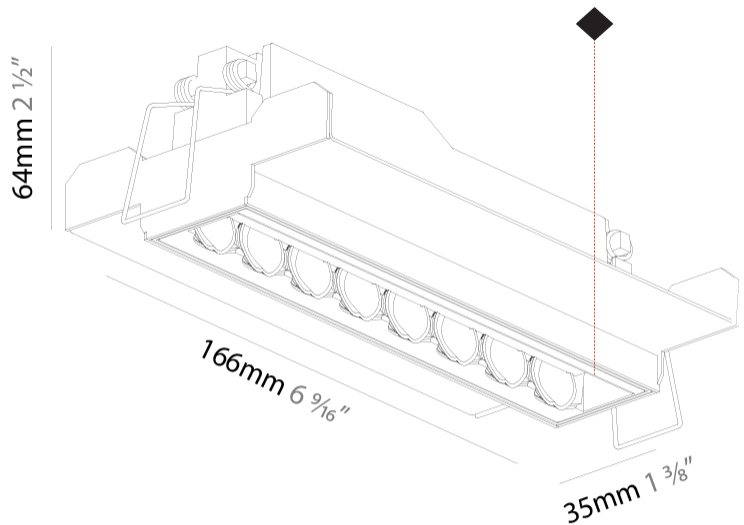

PHYSICAL

Shape: Rectangle
Length (mm): 166
Length (in): 6 9/16
Width (mm): 35
Width (in): 1 3/8
Height (mm): 64
Height (in): 2 1/2
Ceiling Thickness (mm): 12.5
Ceiling Thickness (in): 1/2
Min. Recessing Depth (mm): 100
Min. Recessing Depth (in): 3 15/16
Weight (kg): 0.535
Weight (lbs): 1.18
Fixture Finish: SSR / BKV / CWI / CRY / HAB / UFT / ITA / RUA / FTG / MYG / LOD / PUS / FRO / FUP / KIA / POP / BLS / SPG / MEY / GOH / CHC / COM / ABZ / JAG / OBR / MOS / ROR
Holder Finish: WHI / BLK
Fixture Material: Aluminum Die Cast
Cut-out Measurements: 173mm / 6 13/16" x 42mm / 1 5/8"

ELECTRICAL

Lamp Type: LED (Zhaga Standard)
Input Wattage (W): 19
Total Output Wattage (W): 17.2
Dimming: Tri-Mode (Non-Dimming and Phase Dimming (120Vac only) and 0-10V Dimming)
Driver Included: No
Driver Location: Recessed Housing
Driver Type: Constant Current - Universal
Driver Class: Class 2
Housing: See components
Input Voltage (V): 120 - 277
Constant Current (MA): 700

LED

Number of LEDs: 8
Color Temperature (*K): 2700 / 3000 / 3500 / 4000
Max. Delivered Lumen (lm): 1270 / 1270 / 1513 / 1544
Nominal Lumen (lm): 1492 / 1492 / 1778 / 1814
CRI: >90 CRI
Lamp Life (hrs): 50000
Upon Request: Special Color Temperature

OPTICAL

Upon Request: Special Beam Angles

RATINGS AND CERTIFICATIONS

Certified By: CSA Certified to UL and CSA Standards

IP rating: IP20
Zaneen Group Inc. © 2026, T 1800-388-3382, F 416-247-9319, www.zaneen.com